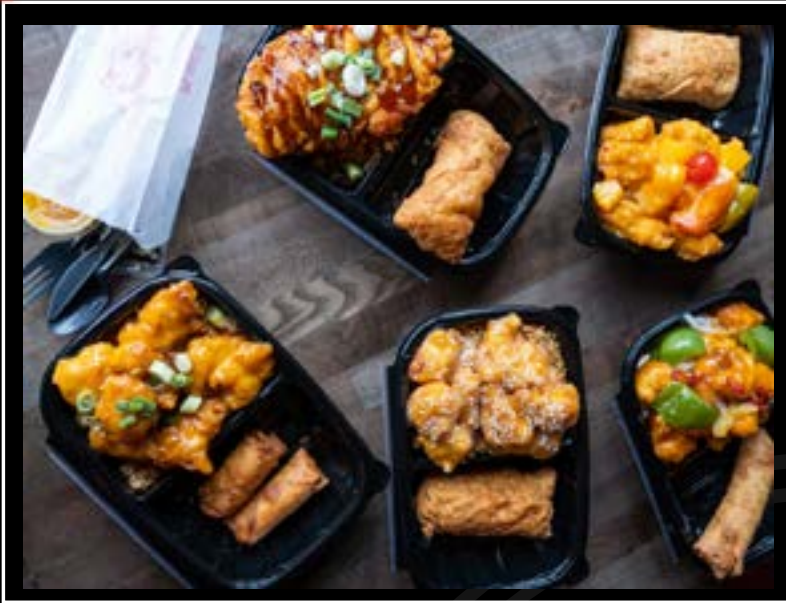

LUNCH SPECIAL

SERVED 11AM-3PM
CARRY OUT ONLY

\$10 PG BOWLS

CHOOSE YOUR EGG ROLL

- PG Original Egg Roll
- Mandarin Egg Roll
- Veggie Roll
- Spring Roll
- (2) Mini Egg Rolls
- Bacon Mac Egg Roll (\$1.00 extra)

CHOOSE YOUR RICE

- Steamed White Rice
- Plain Fried Rice
- Chef Style Fried Rice
(Vegetables, Garlic, Ginger,
Chef's Bourbon Butter Sauce)

CHOOSE YOUR ENTREE

- Hong Kong Chicken
- Orange Chicken
- General Tso's Chicken
- Sweet & Sour Chicken
- Sesame Chicken
- Crispy Honey Chicken

WE LOVE OUR CUSTOMERS

CELEBRATING 57 YEARS!

ADD ONS!

- Cup of Egg Drop Soup \$1.99
- Cup of Won Ton Soup \$2.99
- Pepsi 20 oz \$2.50
- Diet Pepsi 20oz \$2.50
- Mist 20oz \$2.50